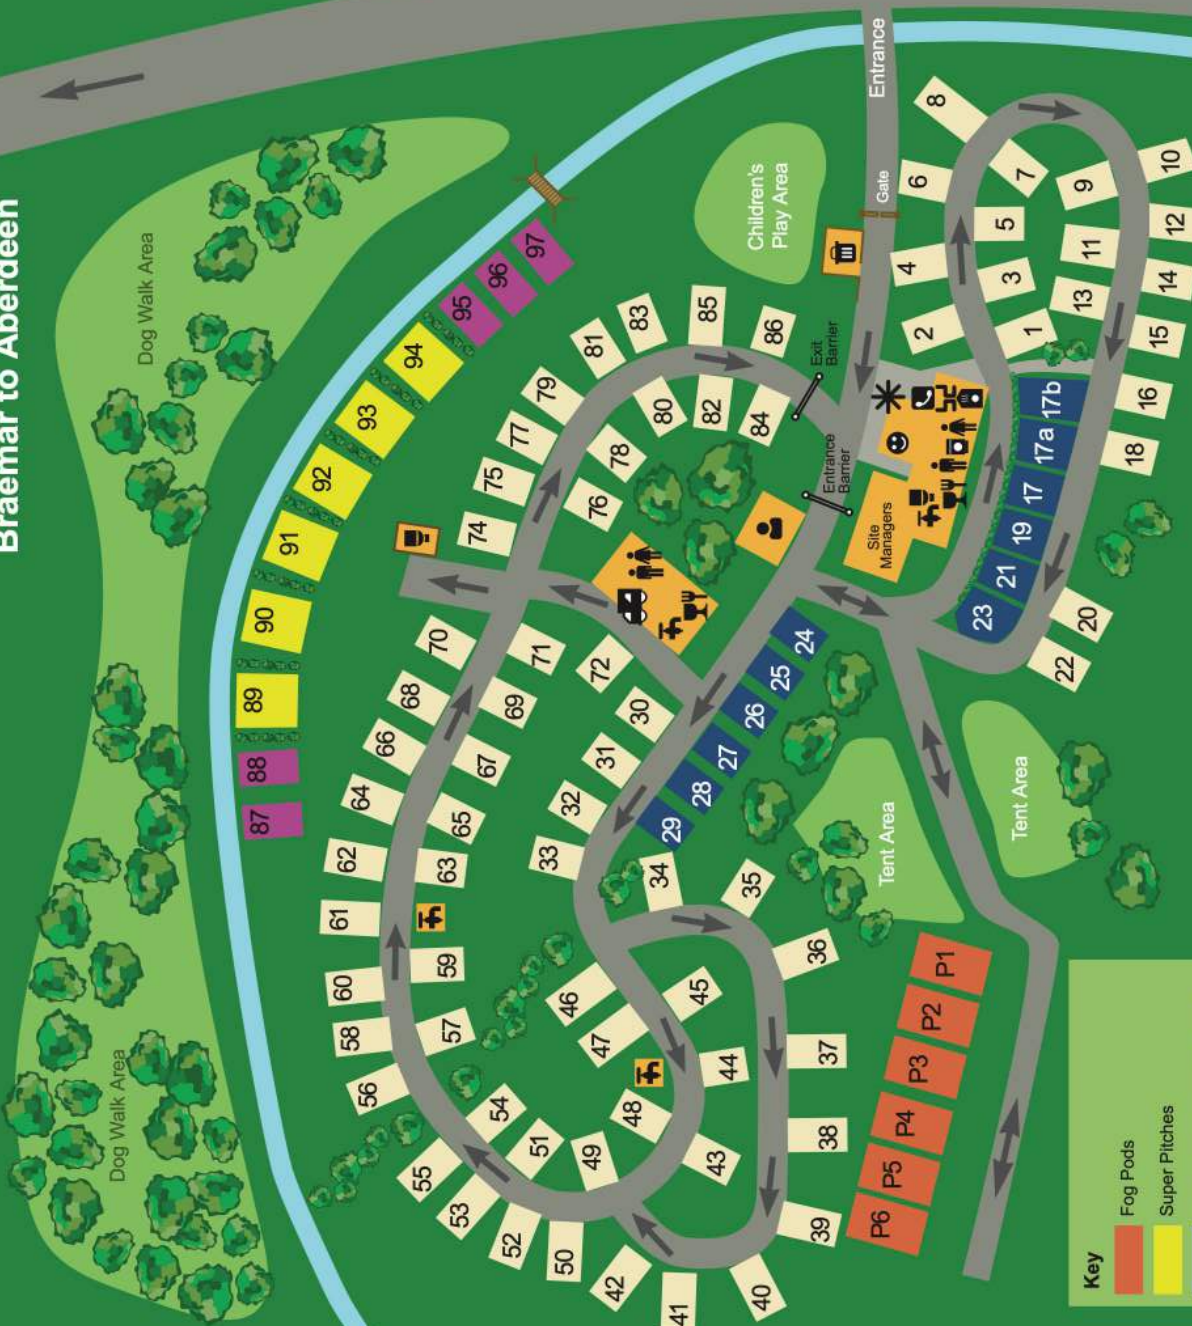

Chemical Toilet Waste Disposal Point

Laundry

Motorhome Service Point

Drying Room

Communal Room

Dish Washing Facilities

Telephone

A93 North
Braemar to Aberdeen

A93 South
Glenshee and Perth

Key

- Fog Pods
- Super Pitches
- Small Hard Standing Pitches
- Electric Tent Pitches
- Regular Touring Pitches

Email: info@braemarcaravanpark.co.uk
 Telephone: 01339 741373
 Emergency Contact: 0746 436 8141